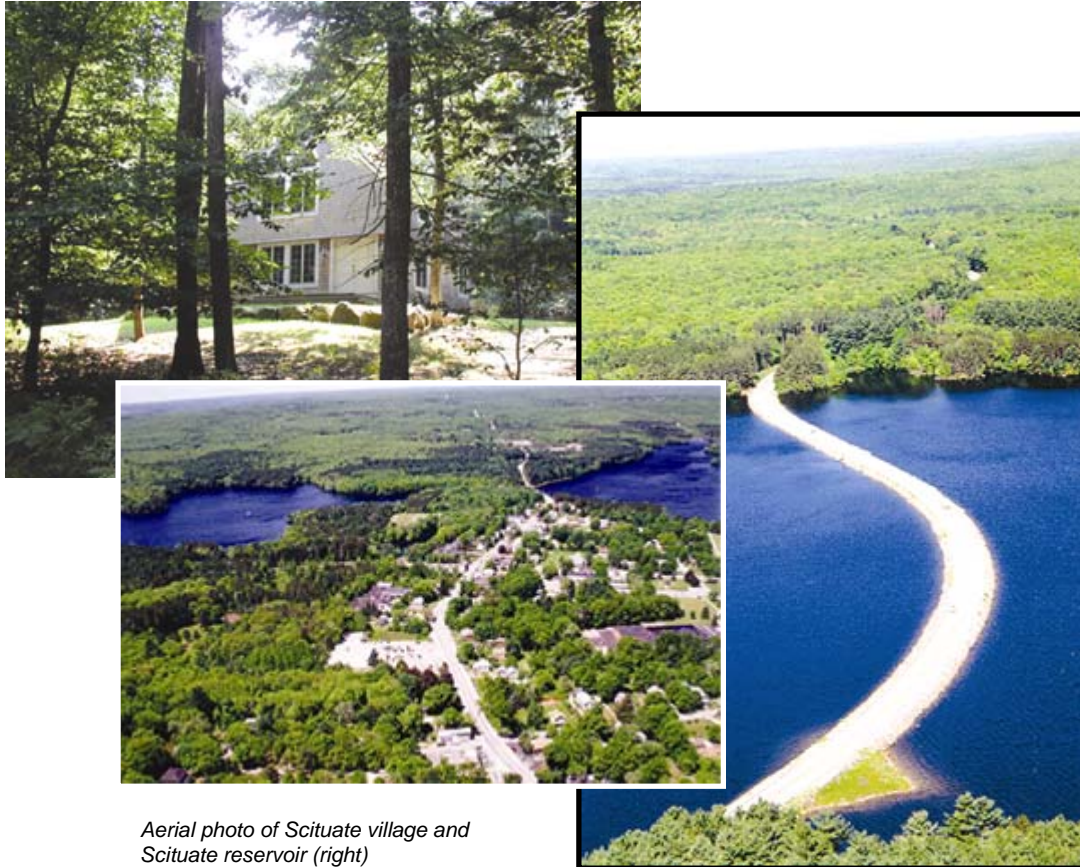

The Scituate Reservoir Source Water Assessment

*Aerial photo of Scituate village and
Scituate reservoir (right)*

University of Rhode Island Cooperative
Extension in cooperation with RI Health
Source Water Assessment Program