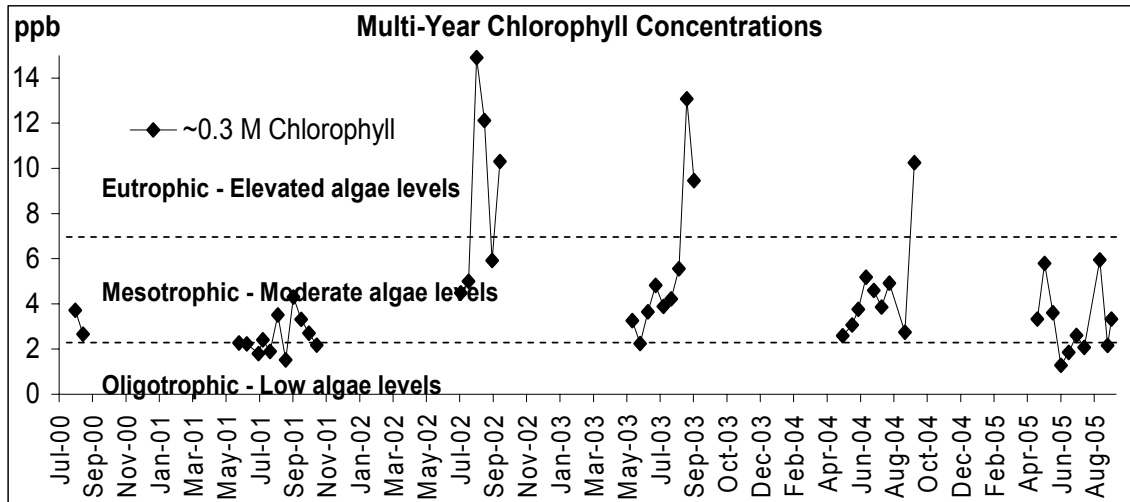

Appendices:

Green Hill Sea Lea (GH-1) Site Field Data Charts	A - 1
Green Hill Teal Rd. (GH-2) Site Field Data Charts	A - 2
Green Hill Twin Peninsula (GH-4) Site Field Data Charts	A - 3
Ninigret Pond - Pond Street (NP-3) Site Field Data Charts	A - 4
Ninigret Pond 2004 Supplemental Sites Field Data Charts	A - 5

Green Hill Pond - Sea Lea Site Field Data Charts

Green Hill Pond - Teal Rd. Site Field Data Charts

Green Hill Pond - Twin Peninsula Site Field Data Charts

Ninigret Pond - Pond Street Site Field Data Charts