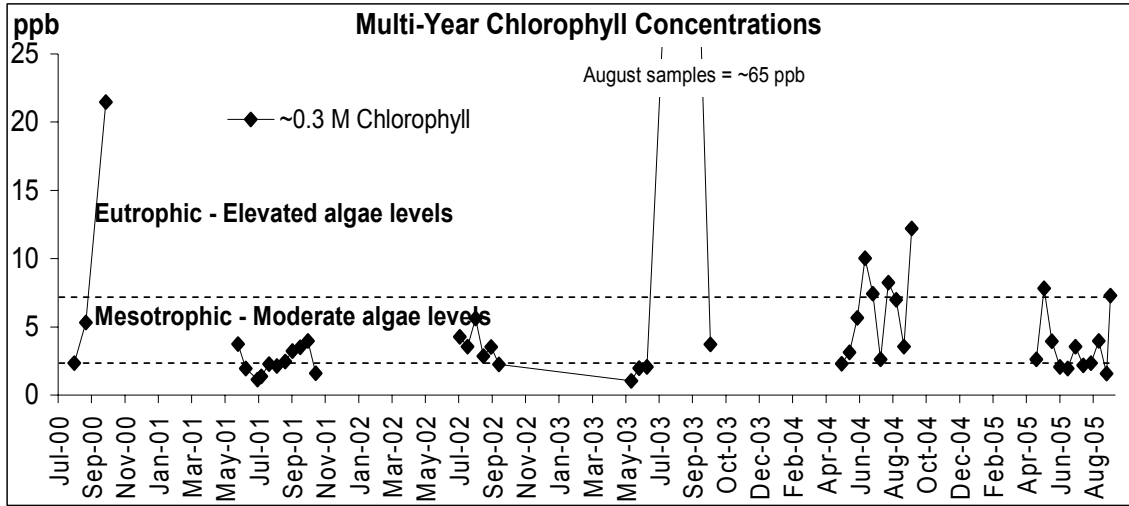

Appendices:

Green Hill Sea Lea (GH-1) Site Field Data Charts	A - 1
Green Hill Teal Rd. (GH-2) Site Field Data Charts	A - 2
Green Hill Twin Peninsula (GH-4) Site Field Data Charts	A - 3
Ninigret Pond - Pond Street (NP-3) Site Field Data Charts	A - 4
Ninigret Pond 2004 Supplemental Sites Field Data Charts	A - 5

Green Hill Pond - Sea Lea Site Field Data Charts

Green Hill Pond - Teal Rd. Site Field Data Charts

Green Hill Pond - Twin Peninsula Site Field Data Charts

Ninigret Pond - Pond Street Site Field Data Charts