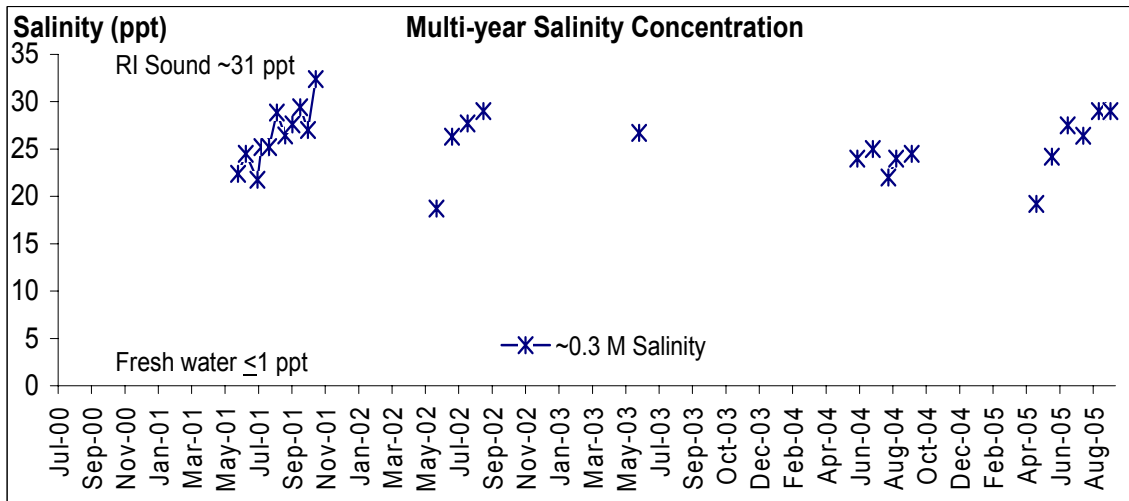

Appendices:

Green Hill Sea Lea (GH-1) Site Field Data Charts	A - 1
Green Hill Teal Rd. (GH-2) Site Field Data Charts	A - 2
Green Hill Twin Peninsula (GH-4) Site Field Data Charts	A - 3
Ninigret Pond - Pond Street (NP-3) Site Field Data Charts	A - 4
Ninigret Pond 2004 Supplemental Sites Field Data Charts	A - 5

Green Hill Pond - Sea Lea Site Field Data Charts

Green Hill Pond - Teal Rd. Site Field Data Charts

Green Hill Pond - Twin Peninsula Site Field Data Charts

Ninigret Pond - Pond Street Site Field Data Charts