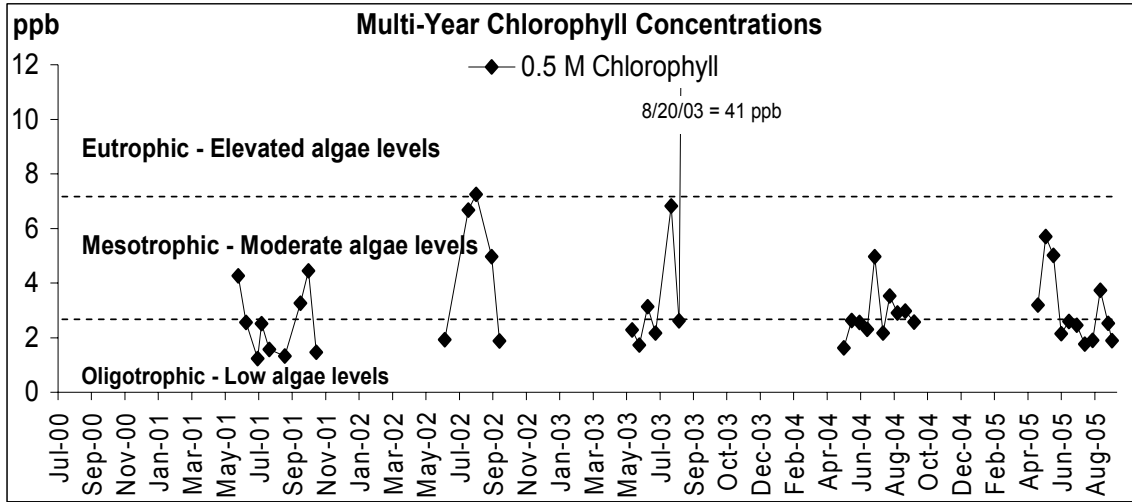

Appendices:

Green Hill Sea Lea (GH-1) Site Field Data Charts	A - 1
Green Hill Teal Rd. (GH-2) Site Field Data Charts	A - 2
Green Hill Twin Peninsula (GH-4) Site Field Data Charts	A - 3
Ninigret Pond - Pond Street (NP-3) Site Field Data Charts	A - 4
Ninigret Pond 2004 Supplemental Sites Field Data Charts	A - 5

Green Hill Pond - Sea Lea Site Field Data Charts

Green Hill Pond - Teal Rd. Site Field Data Charts

Green Hill Pond - Twin Peninsula Site Field Data Charts

Ninigret Pond - Pond Street Site Field Data Charts