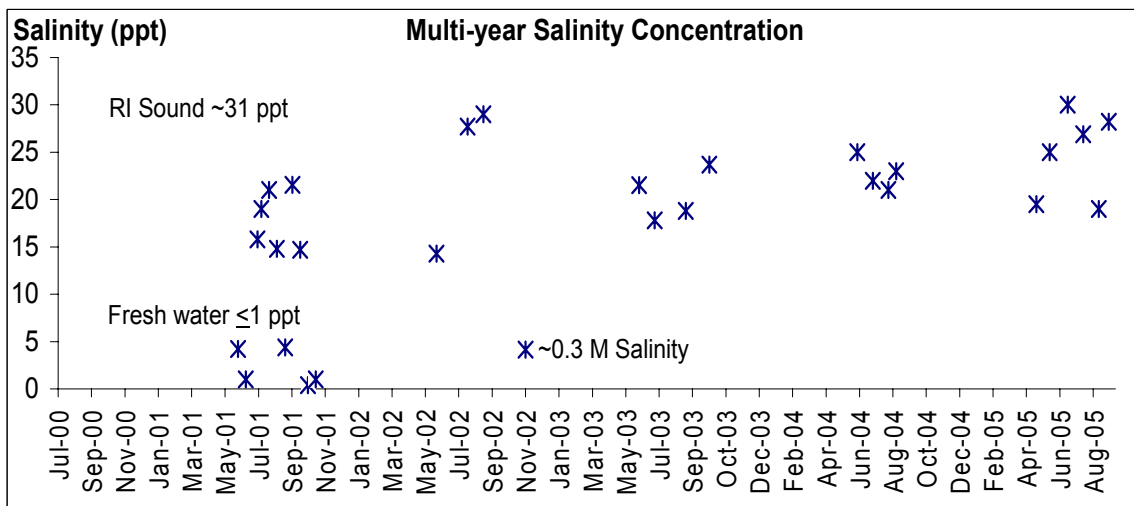

Appendices:

Green Hill Sea Lea (GH-1) Site Field Data Charts	A - 1
Green Hill Teal Rd. (GH-2) Site Field Data Charts	A - 2
Green Hill Twin Peninsula (GH-4) Site Field Data Charts	A - 3
Ninigret Pond - Pond Street (NP-3) Site Field Data Charts	A - 4
Ninigret Pond 2004 Supplemental Sites Field Data Charts	A - 5

Green Hill Pond - Sea Lea Site Field Data Charts

Green Hill Pond - Teal Rd. Site Field Data Charts

Green Hill Pond - Twin Peninsula Site Field Data Charts

Ninigret Pond - Pond Street Site Field Data Charts