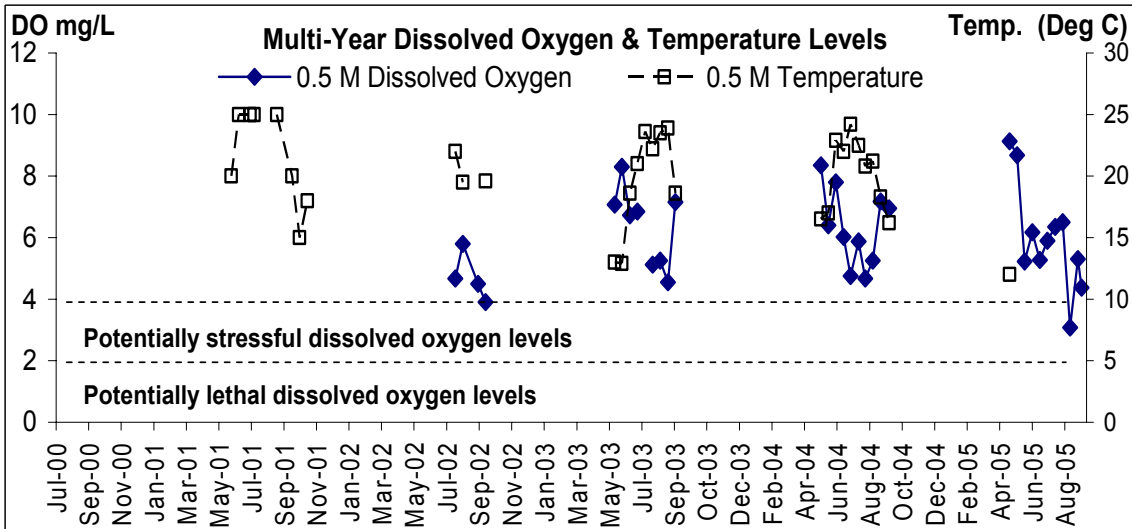

Green Hill Pond - Sea Lea Site Field Data Charts

Green Hill Pond - Teal Rd. Site Field Data Charts

Green Hill Pond - Twin Peninsula Site Field Data Charts

Ninigret Pond - Pond Street Site Field Data Charts