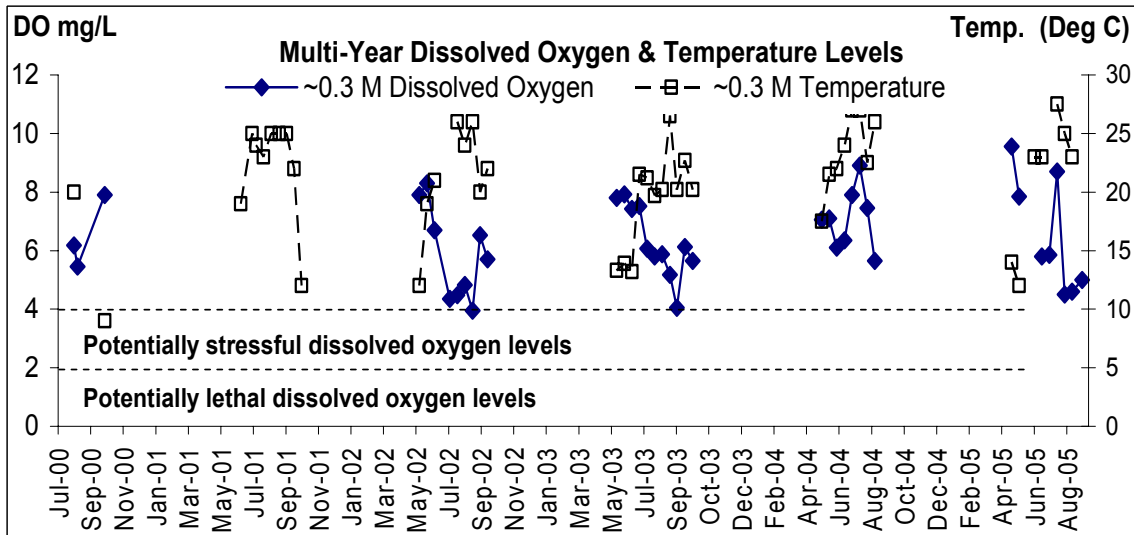

Appendices:

Green Hill Sea Lea (GH-1) Site Field Data Charts	A - 1
Green Hill Teal Rd. (GH-2) Site Field Data Charts	A - 2
Green Hill Twin Peninsula (GH-4) Site Field Data Charts	A - 3
Ninigret Pond - Pond Street (NP-3) Site Field Data Charts	A - 4
Ninigret Pond 2004 Supplemental Sites Field Data Charts	A - 5

Green Hill Pond - Sea Lea Site Field Data Charts

Green Hill Pond - Teal Rd. Site Field Data Charts

Green Hill Pond - Twin Peninsula Site Field Data Charts

Ninigret Pond - Pond Street Site Field Data Charts