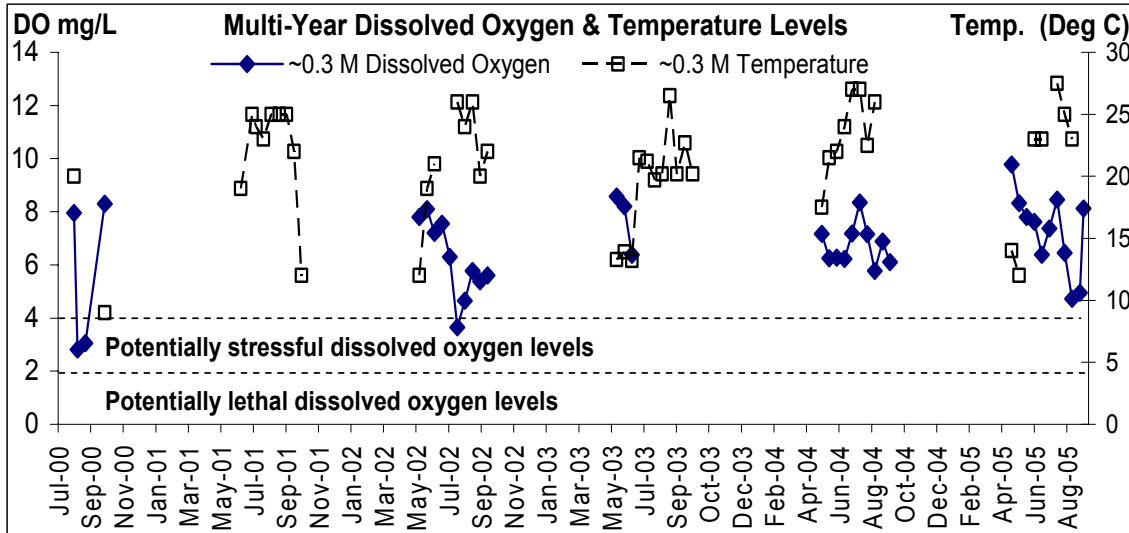

Appendices:

Green Hill Sea Lea (GH-1) Site Field Data Charts	A - 1
Green Hill Teal Rd. (GH-2) Site Field Data Charts	A - 2
Green Hill Twin Peninsula (GH-4) Site Field Data Charts	A - 3
Ninigret Pond - Pond Street (NP-3) Site Field Data Charts	A - 4
Ninigret Pond 2004 Supplemental Sites Field Data Charts	A - 5

Green Hill Pond - Sea Lea Site Field Data Charts

Green Hill Pond - Teal Rd. Site Field Data Charts

Green Hill Pond - Twin Peninsula Site Field Data Charts

Ninigret Pond - Pond Street Site Field Data Charts