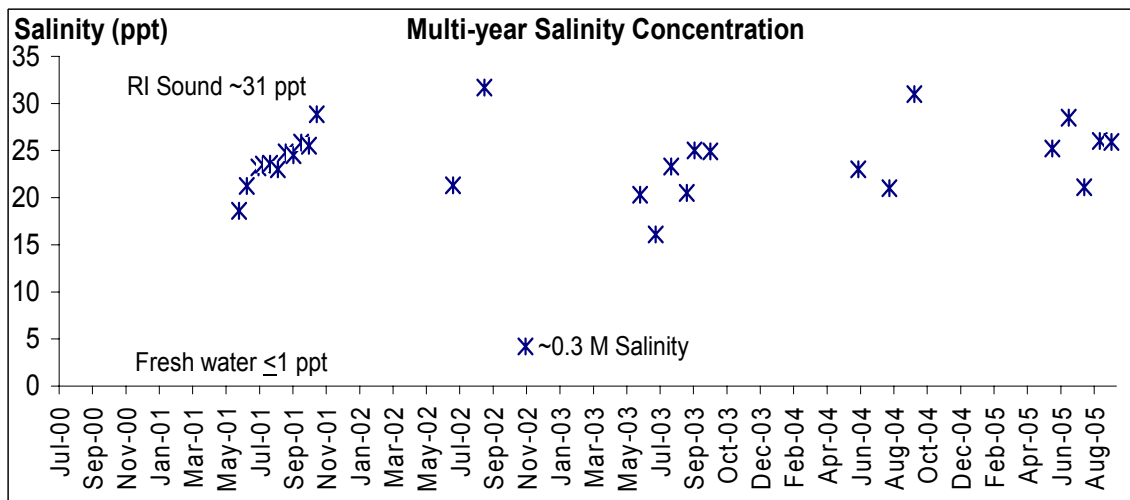

Appendices:

Green Hill Sea Lea (GH-1) Site Field Data Charts	A - 1
Green Hill Teal Rd. (GH-2) Site Field Data Charts	A - 2
Green Hill Twin Peninsula (GH-4) Site Field Data Charts	A - 3
Ninigret Pond - Pond Street (NP-3) Site Field Data Charts	A - 4
Ninigret Pond 2004 Supplemental Sites Field Data Charts	A - 5

Green Hill Pond - Sea Lea Site Field Data Charts

Green Hill Pond - Teal Rd. Site Field Data Charts

Green Hill Pond - Twin Peninsula Site Field Data Charts

Ninigret Pond - Pond Street Site Field Data Charts