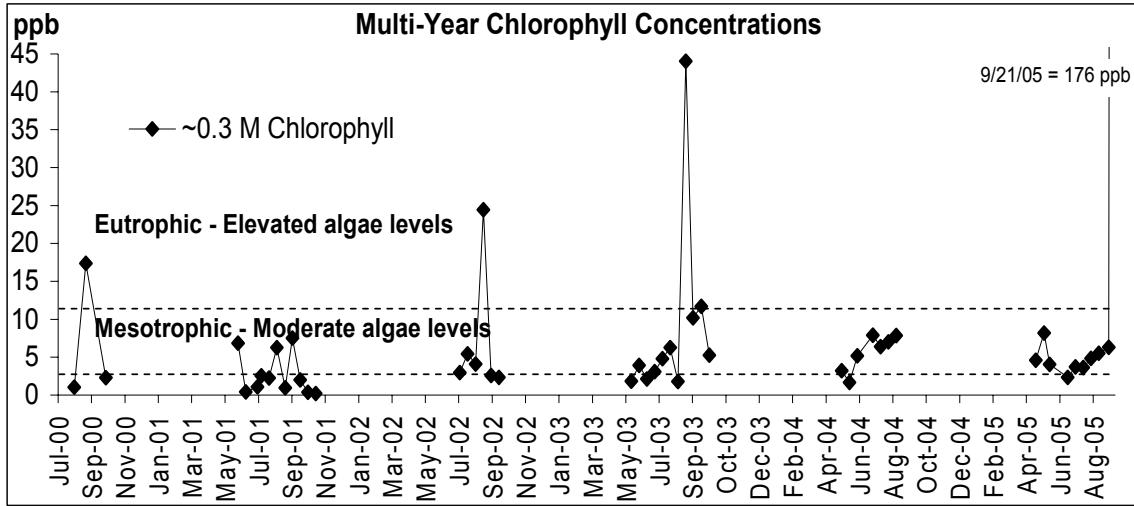

Appendices:

Green Hill Sea Lea (GH-1) Site Field Data Charts	A - 1
Green Hill Teal Rd. (GH-2) Site Field Data Charts	A - 2
Green Hill Twin Peninsula (GH-4) Site Field Data Charts	A - 3
Ninigret Pond - Pond Street (NP-3) Site Field Data Charts	A - 4
Ninigret Pond 2004 Supplemental Sites Field Data Charts	A - 5

Green Hill Pond - Sea Lea Site Field Data Charts

Green Hill Pond - Teal Rd. Site Field Data Charts

Green Hill Pond - Twin Peninsula Site Field Data Charts

Ninigret Pond - Pond Street Site Field Data Charts