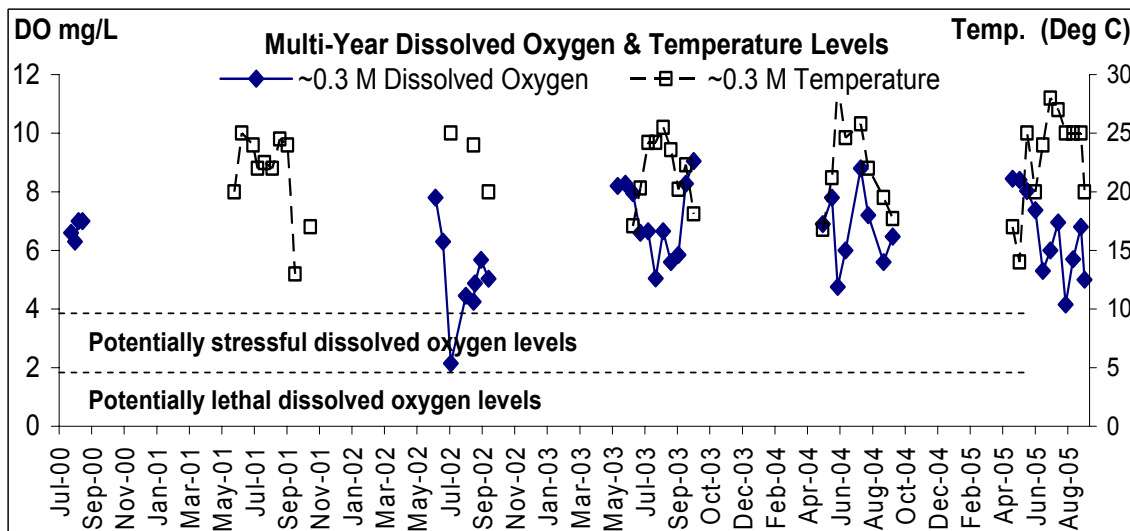

Appendices:

Green Hill Sea Lea (GH-1) Site Field Data Charts	A - 1
Green Hill Teal Rd. (GH-2) Site Field Data Charts	A - 2
Green Hill Twin Peninsula (GH-4) Site Field Data Charts	A - 3
Ninigret Pond - Pond Street (NP-3) Site Field Data Charts	A - 4
Ninigret Pond 2004 Supplemental Sites Field Data Charts	A - 5

Green Hill Pond - Sea Lea Site Field Data Charts

Green Hill Pond - Teal Rd. Site Field Data Charts

Green Hill Pond - Twin Peninsula Site Field Data Charts

Ninigret Pond - Pond Street Site Field Data Charts