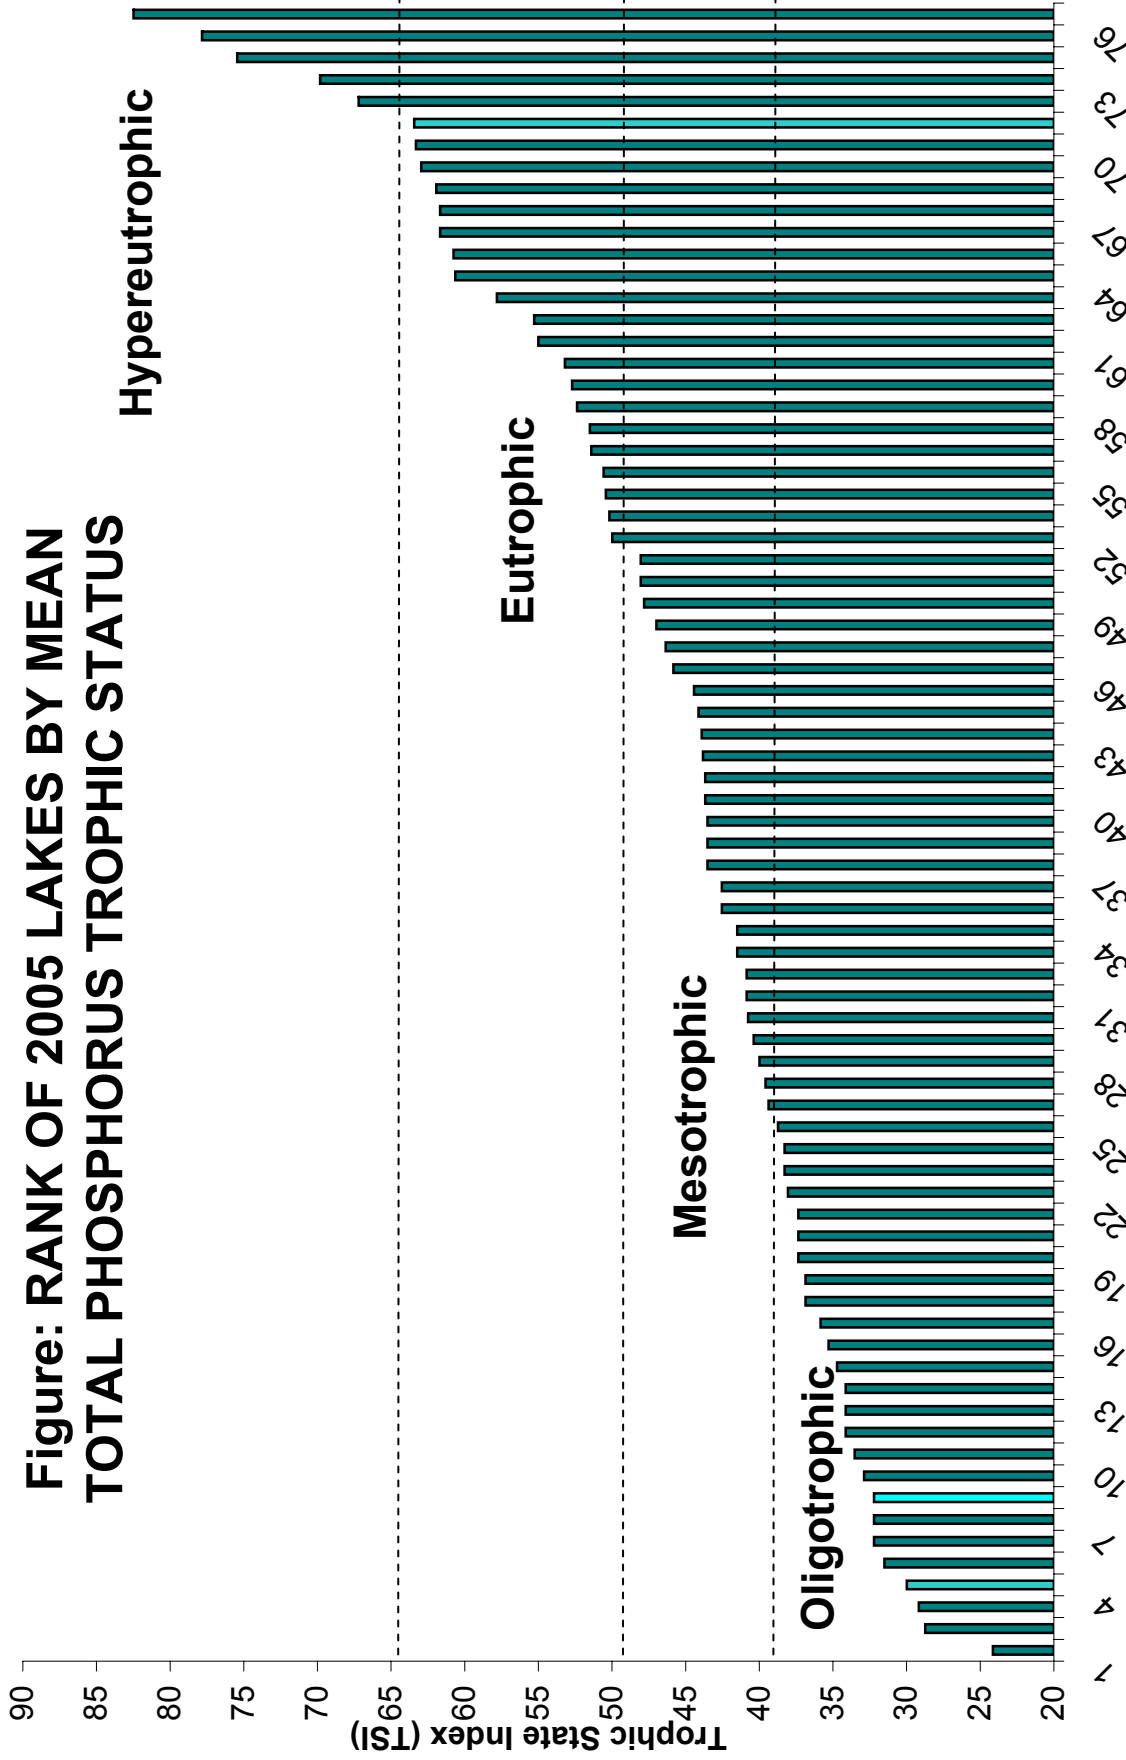

# on Figure	Location	Trophic Status	# on Figure	Location	Trophic Status	# on Figure	Location	Trophic Status
1	Carr Pond (WG)	O	30	Woonasquatucket Res. - Stump	M	55	Warwick Pond	E
2	Wallum Lake	O	31	Barber Pond	M	56	Sand Pond	E
3	Schoolhouse Pond - Upper	O	32	Watchaug Pond	M	57	Belleville Pond - upper	E
4	Tarbox Pond	O*	33	Arnold Pond	M	58	Slatersville Reservoir - Upper	E
5	Flat River Reservoir	O	34	Saugatucket Pond	M	59	Belleville Pond - Lower	E
6	Breakheart Pond	O	35	Indian Lake	M	60	Wesquage Pond	E
7	Pascoag Reservoir	O	36	Randall Pond	M	61	Asa Pond	E
8	Smith & Sayles Reservoir	O*	37	Hundred Acre Pond	M	62	Melville P. - Upper	E
9	Long Pond (SK)	O	38	Pasquisett Pond	M	63	Fenner Pond	E
10	Deep Pond	O	39	Silver Lake	M	64	Prince's Pond	E
11	Bowdish Reservoir	O	40	Alton Pond	M	65	Spectacle Pond	E
12	Schoolhouse Pond - Lower	O	41	Blue Lake	M	66	Lily Pond	E
13	Spring Lake	O	42	Silver Spring Lake	M	67	White Brook Pond	E
14	Boone Lake	O	43	Georgiaville Pond	M	68	Lake Washington	E
15	Hawkins Pond	O	44	Tucker Pond	M	69	Nanaquaket Pond	E
16	Wincheck Pond	O	45	Wyoming Pond	M	70	Spalding Pond	E
17	Mishnock Lake	O	46	Upper Dam Pond	M	71	Scott Pond	E*
18	Ponagansett Reservoir	O	47	Spring Grove Pond	M	72	Slater Pond	H
19	Tiogue Lake	O	48	Worden Pond	M	73	Elm Pond	H
20	Waterman Reservoir	O	49	Secret Lake	M	74	Pleasure Pond	H
21	White Pond	O	50	Blackamore Pond	M	75	Valley Falls Pond	H
22	Wyassup Lake	O	51	Nichols Pond	M	76	Almy Pond	H
23	Keech Pond	O	52	Yawgoo Pond	M			
24	Oak Swamp Reservoir	O	53	Meadowbrook Pond	M			
25	Carbuncle Pond	O	54	Stafford Pond	M			
26	Carr Pond (NK)	O						
27	Locustville Pond	O						
28	Little Pond	O						
29	Queen Usquepaugh	O						

* = Lake classification tentative as it was based on a single sample.

Figure: RANK OF 2005 LAKES BY MEAN TOTAL PHOSPHORUS TROPIC STATUS

Location number corresponds to table on previous page