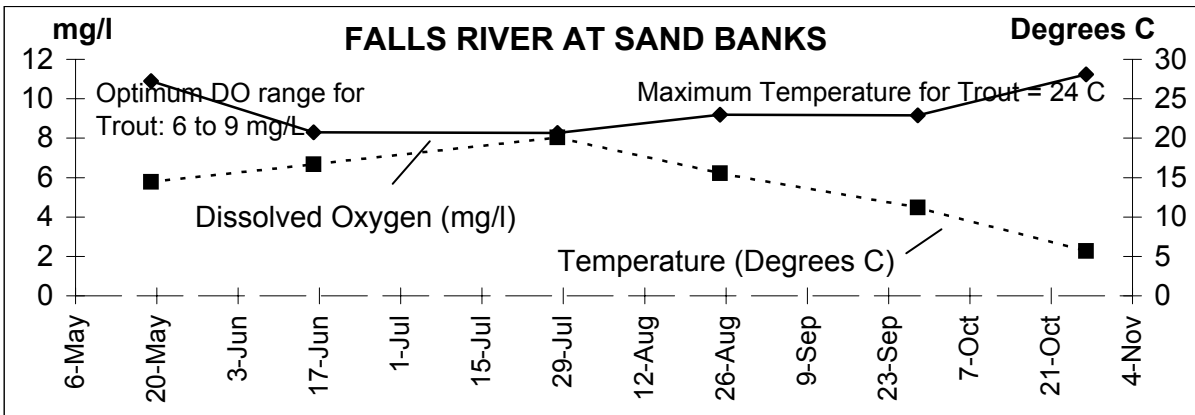

# 2006 Falls River DO and Temperature