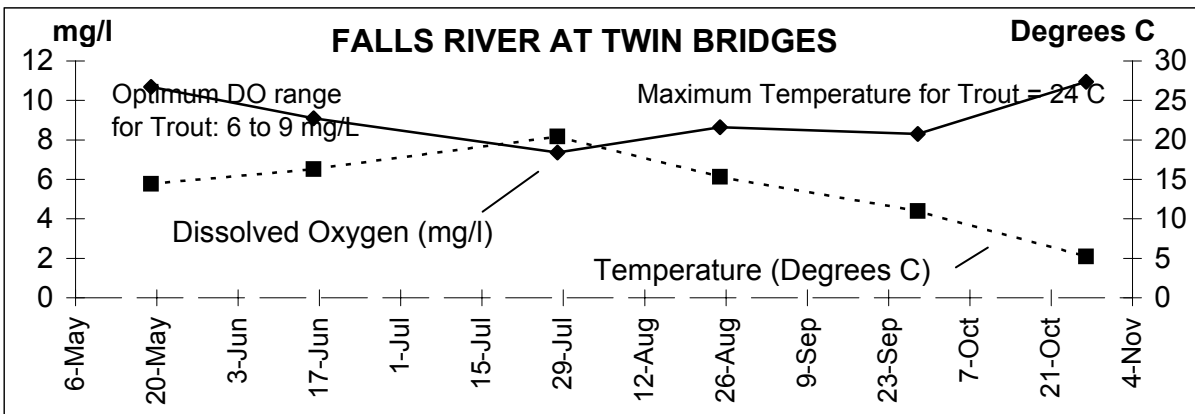

# 2006 Falls River DO and Temperature