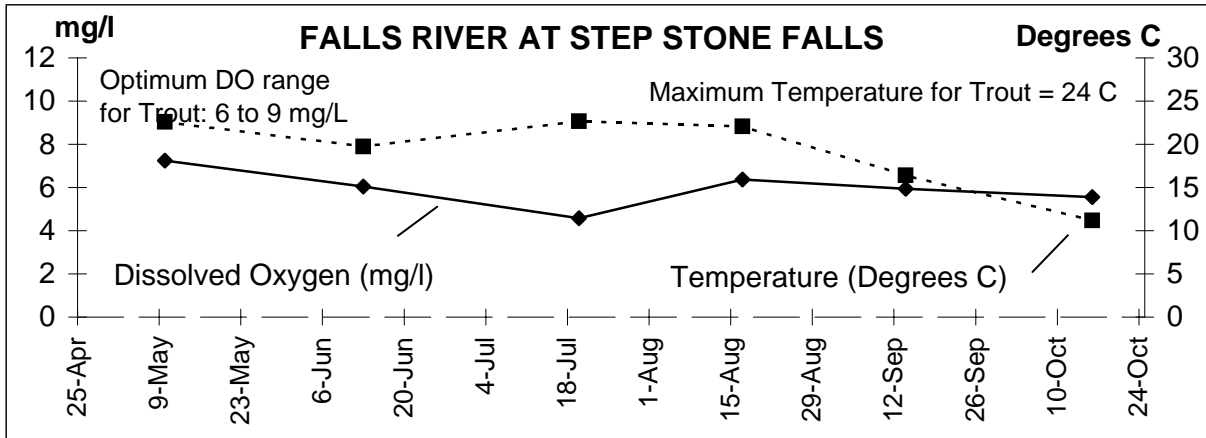

2007 Falls River Data

2007 Falls River Data