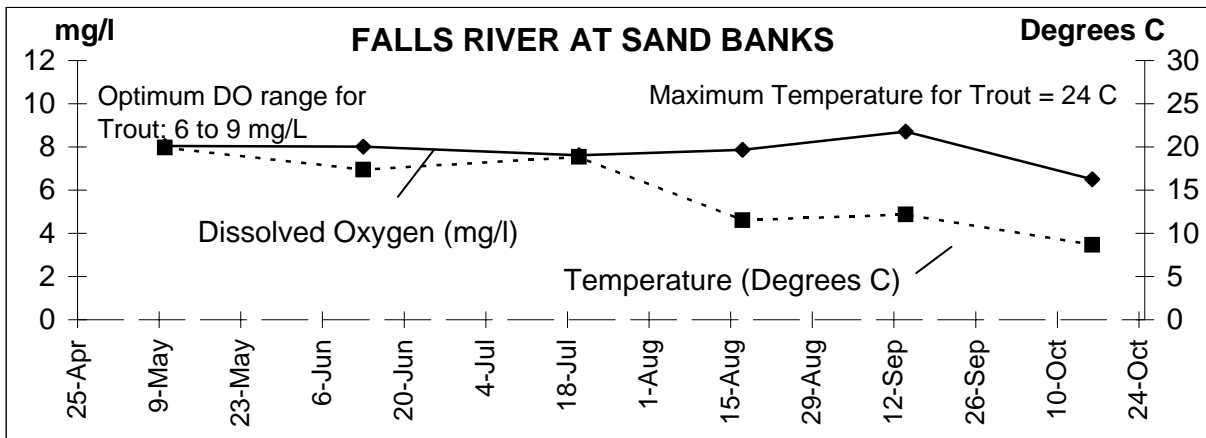

2007 Falls River Data

2007 Falls River Data