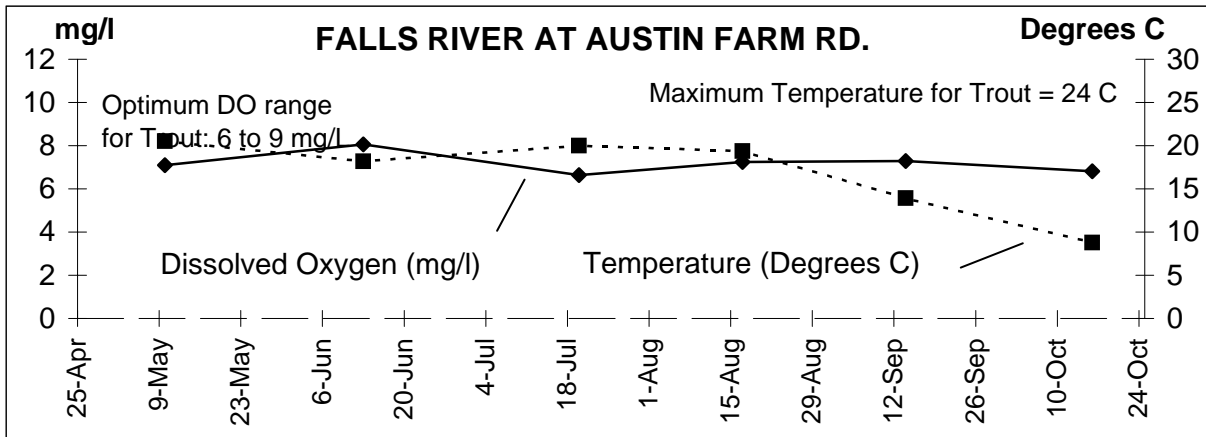

2007 Falls River Data

2007 Falls River Data