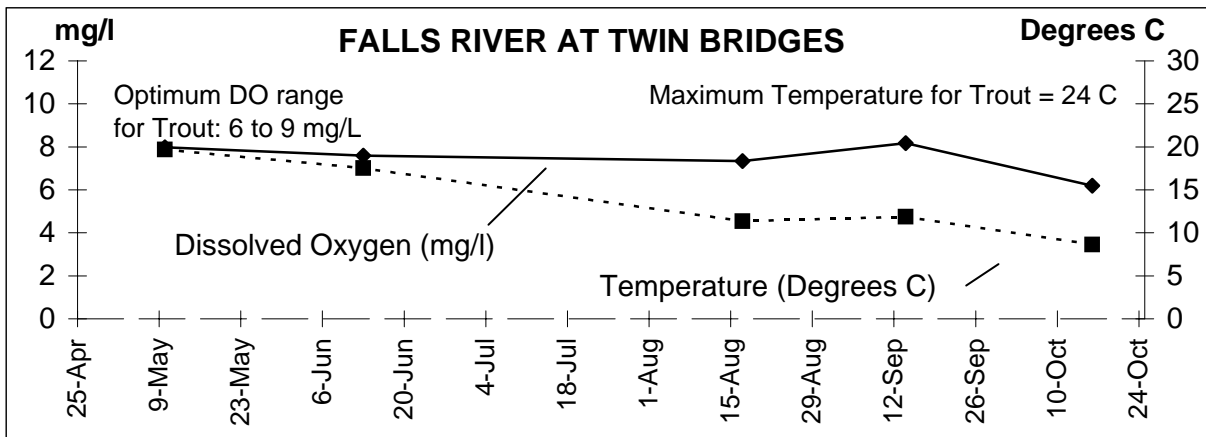

2007 Falls River Data

2007 Falls River Data