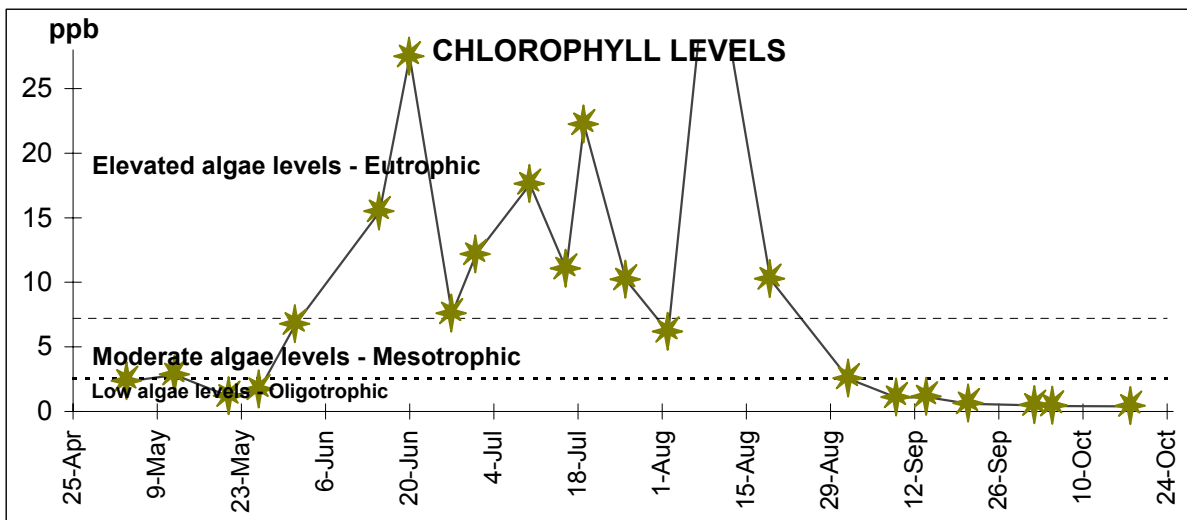

2007 Tucker Pond

2007 Tucker Pond