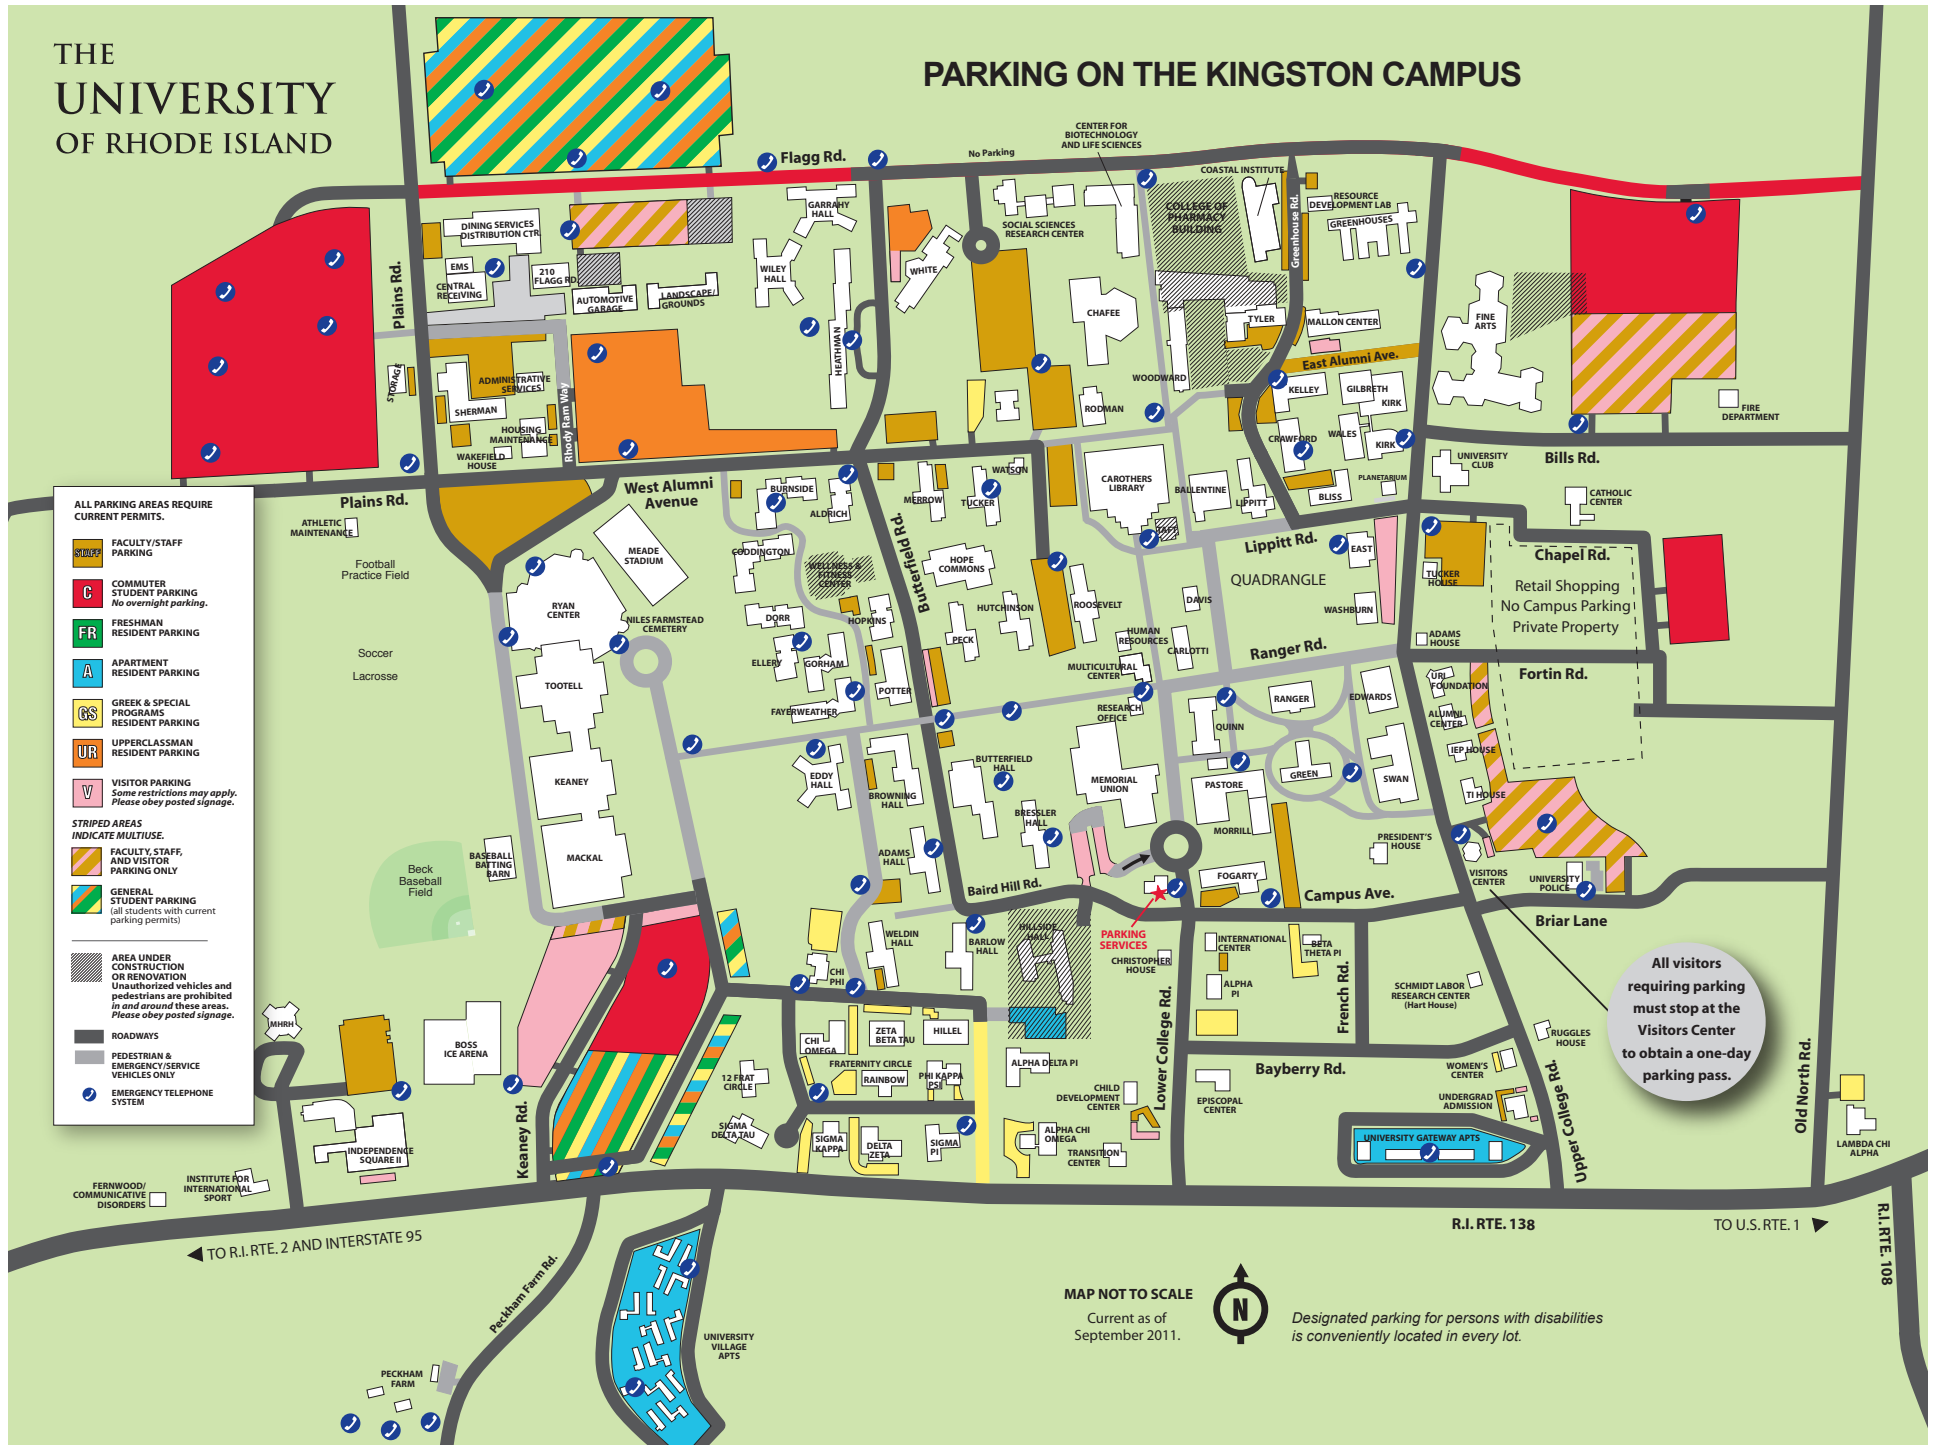

THE UNIVERSITY OF RHODE ISLAND

PARKING ON THE KINGSTON CAMPUS

- ALL PARKING AREAS REQUIRE CURRENT PERMITS.
- SLOPE FACULTY/STAFF PARKING
 - C COMMUTER STUDENT PARKING
No overnight parking.
 - FR FRESHMAN RESIDENT PARKING
 - A APARTMENT RESIDENT PARKING
 - GS GREEK & SPECIAL PROGRAMS RESIDENT PARKING
 - UR UPPERCLASSMAN RESIDENT PARKING
 - V VISITOR PARKING
Some restrictions may apply. Please obey posted signage.
- STRIPED AREAS INDICATE MULTIUSE.
- / FACULTY, STAFF, AND VISITOR PARKING ONLY
 - / GENERAL STUDENT PARKING (all students with current parking permits)
- AREA UNDER CONSTRUCTION OR RENOVATION
Unauthorized vehicles and pedestrians are prohibited in and around these areas. Please obey posted signage.
- ROADWAYS
 - PEDESTRIAN & EMERGENCY SERVICE VEHICLES ONLY
 - EMERGENCY TELEPHONE SYSTEM

MAP NOT TO SCALE
Current as of September 2011.

Designated parking for persons with disabilities is conveniently located in every lot.

TO R.I. RTE. 2 AND INTERSTATE 95

R.I. RTE. 138

TO U.S. RTE. 1

R.I. RTE. 108