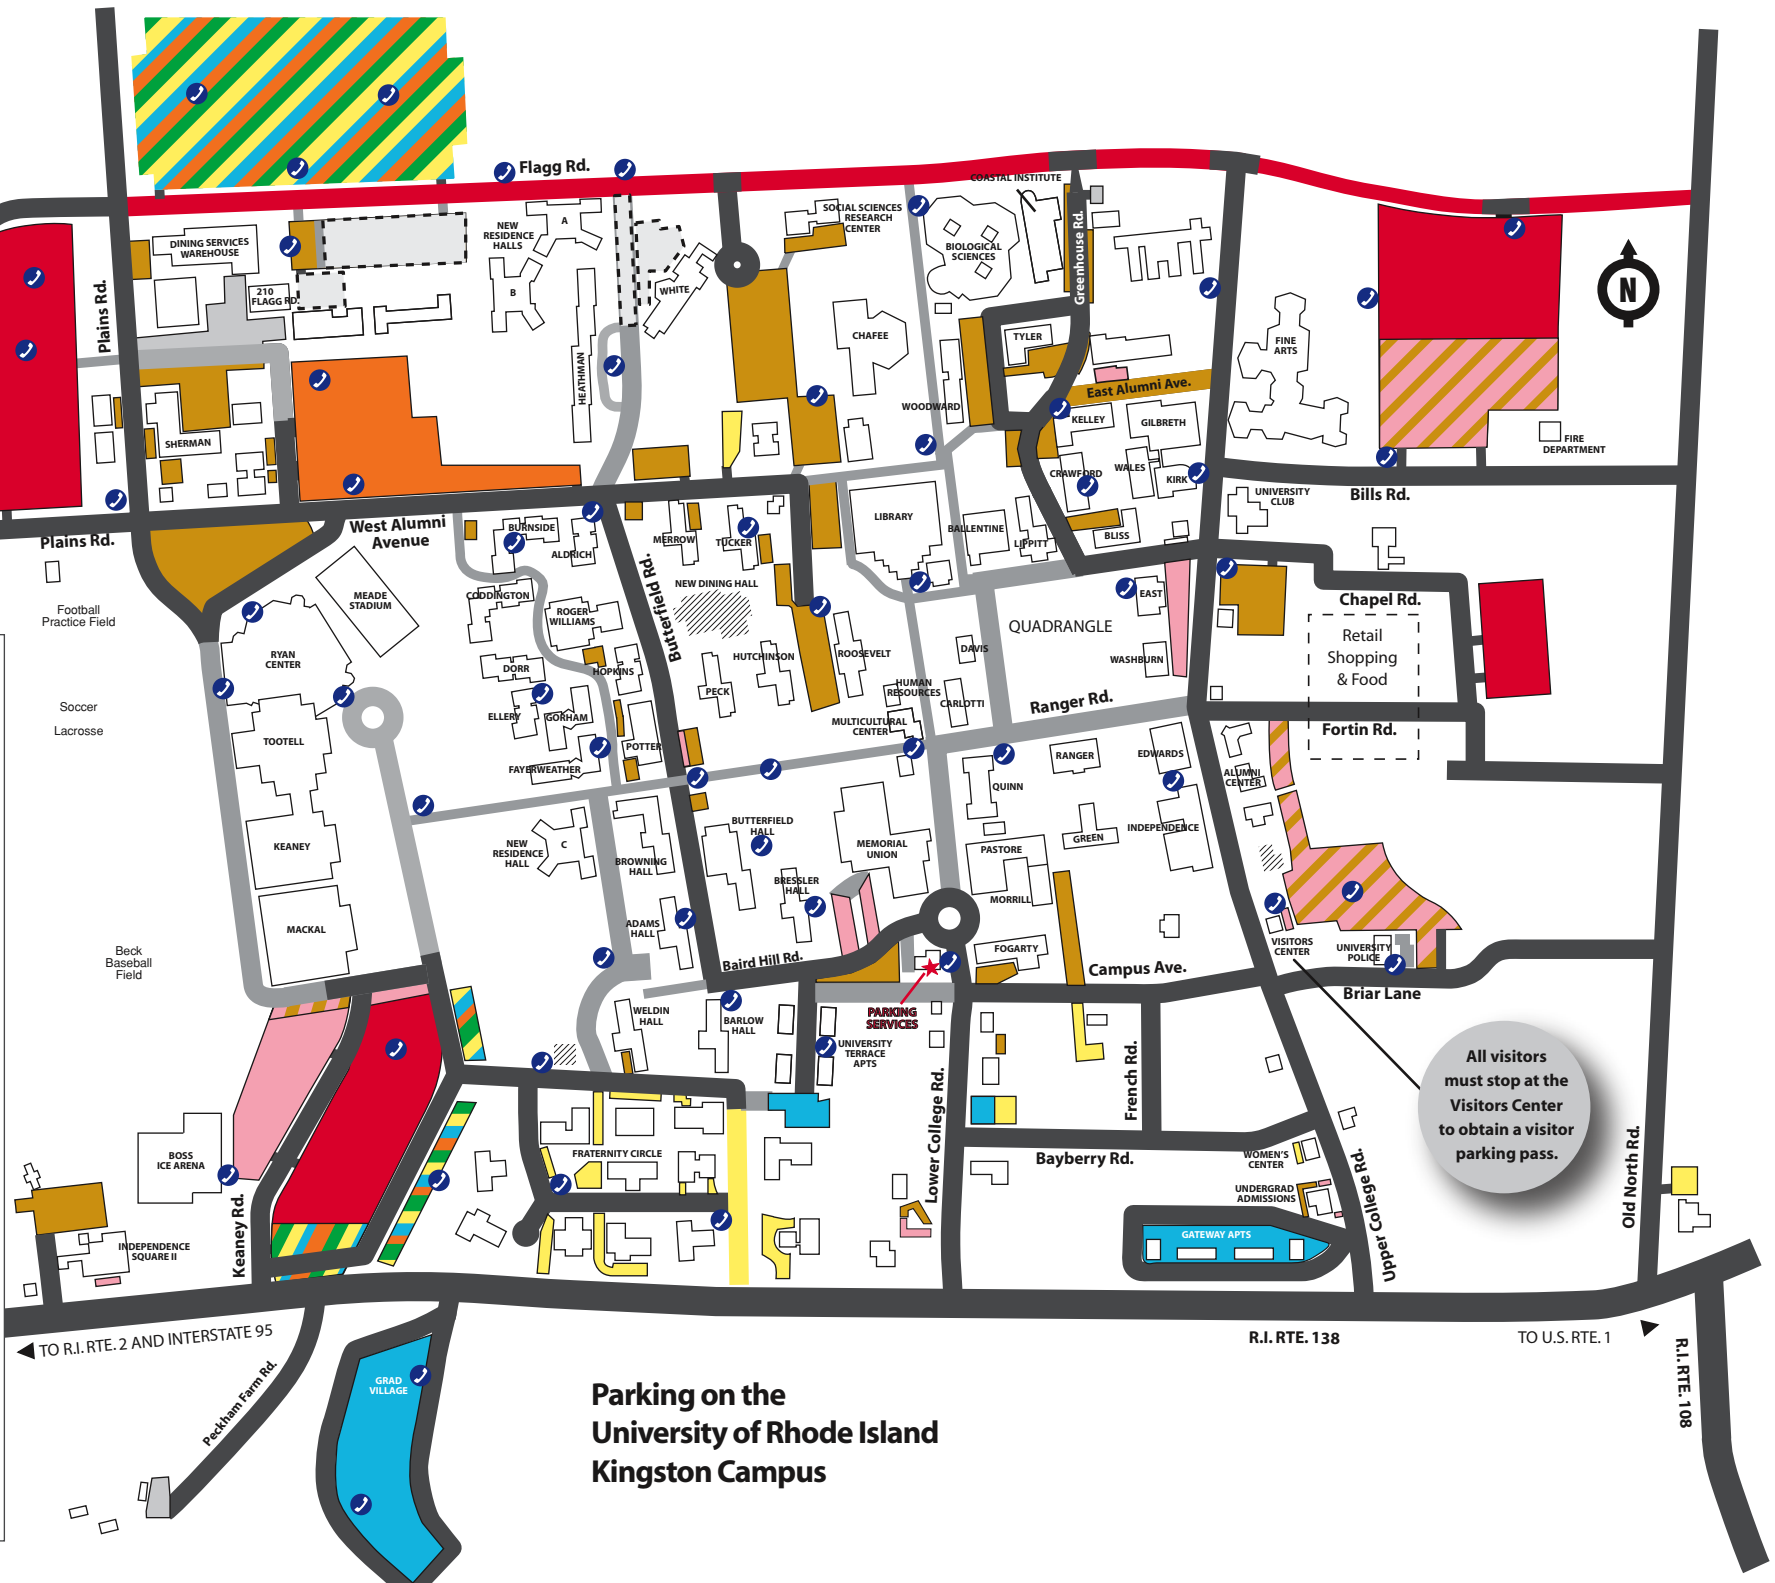

MAP NOT TO SCALE

ALL PARKING AREAS REQUIRE CURRENT PERMITS.

- FACULTY/STAFF PARKING
- COMMUTER STUDENT PARKING
- FRESHMAN RESIDENT PARKING
- APARTMENT RESIDENT PARKING
- GREEK & SPECIAL PROGRAMS RESIDENT PARKING
- UPPERCLASSMAN RESIDENT PARKING
- VISITOR PARKING

STRIPED AREAS INDICATE MULTIUSE.

- FACULTY, STAFF AND VISITOR PARKING ONLY
- GENERAL RESIDENT PARKING (freshman, upperclassman, Greek/special programs, and apartment residents)

CONSTRUCTION VEHICLES ONLY
Unauthorized vehicles and pedestrians are prohibited in and around these areas. Please obey posted signage.

BUILDINGS UNDER CONSTRUCTION OR RENOVATION
Please obey posted signage.

- ROADWAYS
- PEDESTRIAN & EMERGENCY/SERVICE VEHICLES ONLY
- EMERGENCY TELEPHONE SYSTEM

Parking on the University of Rhode Island Kingston Campus