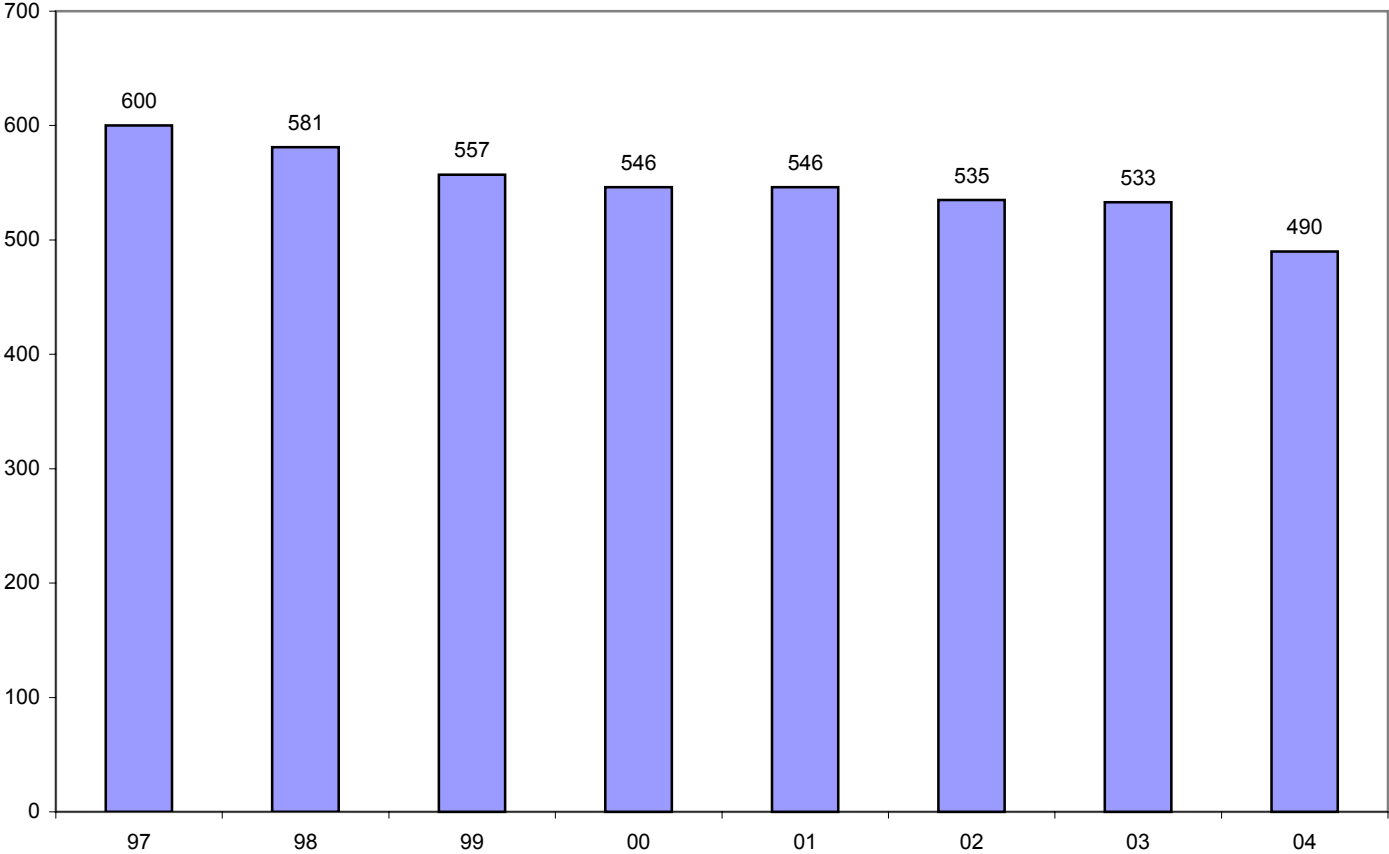

Head Count of Majors

	97	98	99	00	01	02	03	04
Baccalaureat	10,348	10,600	10,944	11,086	11,252	11,611	11,955	12,223
Master's	1,461	1,517	1,517	1,519	1,475	1,519	1,496	1,459
Doctoral	600	581	557	546	546	535	533	490
Professional	91	224	349	387	465	491	515	550
Certificate	31	25	18	19	25	21	55	74
Non-Degree	1,855	2,257	2,097	1,738	1,708	1,308	1,629	1,380
Grand Total	14,386	15,204	15,482	15,295	15,471	15,485	16,183	16,176

Notes:

Includes both first and second majors

Not a headcount of students

Head Count of Majors

Head Count of Majors - Baccalaureate

Head Count of Majors - Master's

Head Count of Majors - Doctoral

Head Count of Majors - Other

Total Head Count of Majors