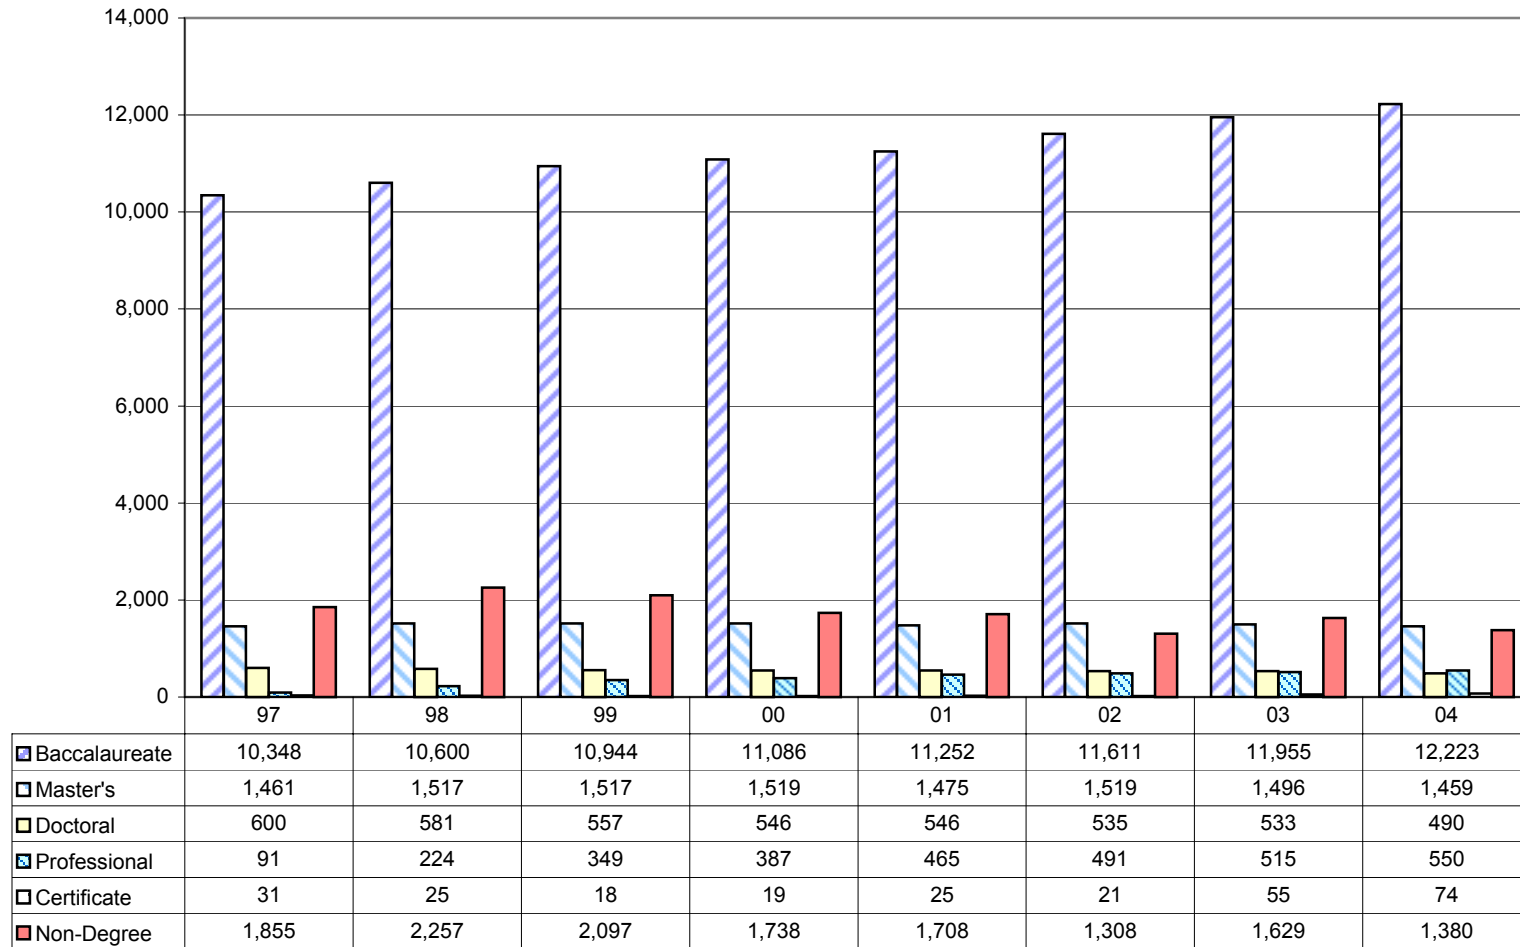

Head Count of Majors

	97	98	99	00	01	02	03	04
Baccalaureat	10,348	10,600	10,944	11,086	11,252	11,611	11,955	12,223
Master's	1,461	1,517	1,517	1,519	1,475	1,519	1,496	1,459
Doctoral	600	581	557	546	546	535	533	490
Professional	91	224	349	387	465	491	515	550
Certificate	31	25	18	19	25	21	55	74
Non-Degree	1,855	2,257	2,097	1,738	1,708	1,308	1,629	1,380
Grand Total	14,386	15,204	15,482	15,295	15,471	15,485	16,183	16,176

Notes:

Includes both first and second majors

Not a headcount of students

Head Count of Majors

Head Count of Majors - Baccalaureate

Head Count of Majors - Master's

Head Count of Majors - Doctoral

Head Count of Majors - Other

Total Head Count of Majors