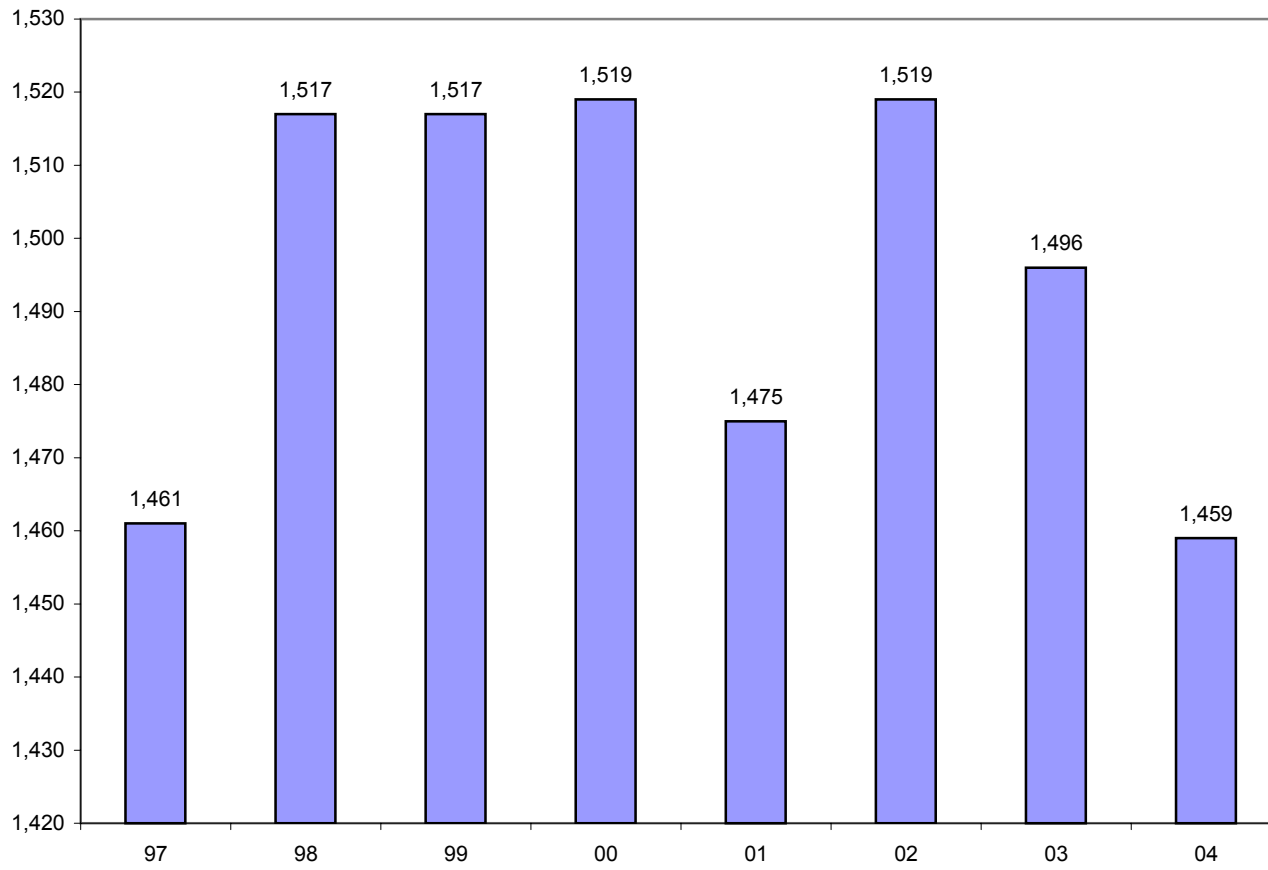

Head Count of Majors

	97	98	99	00	01	02	03	04
Baccalaureat	10,348	10,600	10,944	11,086	11,252	11,611	11,955	12,223
Master's	1,461	1,517	1,517	1,519	1,475	1,519	1,496	1,459
Doctoral	600	581	557	546	546	535	533	490
Professional	91	224	349	387	465	491	515	550
Certificate	31	25	18	19	25	21	55	74
Non-Degree	1,855	2,257	2,097	1,738	1,708	1,308	1,629	1,380
Grand Total	14,386	15,204	15,482	15,295	15,471	15,485	16,183	16,176

Notes:

Includes both first and second majors

Not a headcount of students

Head Count of Majors

Head Count of Majors - Baccalaureate

Head Count of Majors - Master's

Head Count of Majors - Doctoral

Head Count of Majors - Other

Total Head Count of Majors